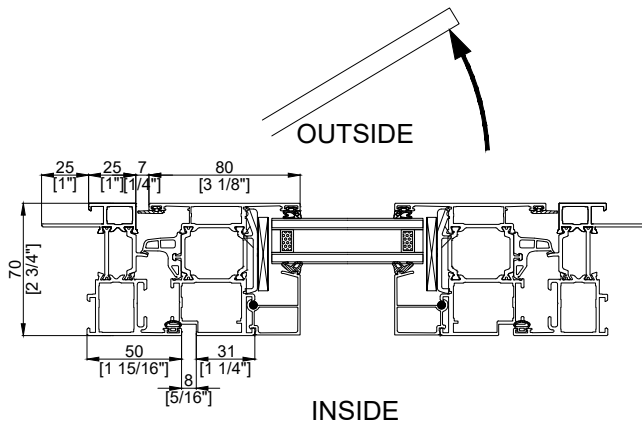

70 PUSH OUT CASEMENT
Elevation View (Interior)

70 PUSH OUT CASEMENT
Vertical Section

70 PUSH OUT CASEMENT
Horizontal Section

Dimensions are approximate. Valo Windows reserves the right to make changes to profiles and specifications without notice.