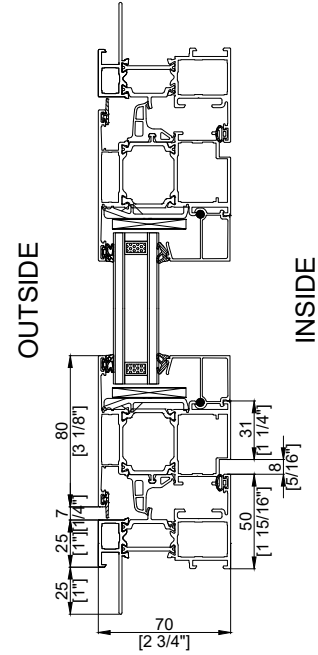

70 PUSH OUT CASEMENT
Elevation View (Interior)

70 PUSH OUT CASEMENT
Vertical Section

70 PUSH OUT CASEMENT
Horizontal Section

Dimensions are approximate. Valo Windows reserves the right to make changes to profiles and specifications without notice.