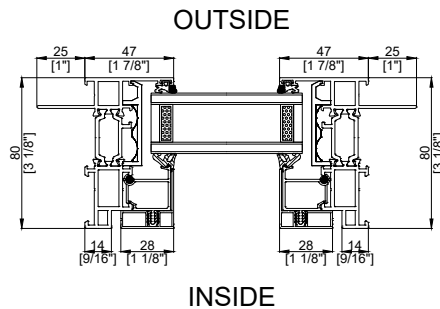

80 FIXED
Elevation View (Interior)

80 FIXED
Vertical Section

80 FIXED
Horizontal Section

Dimensions are approximate. Valo Windows reserves the right to make changes to profiles and specifications without notice.