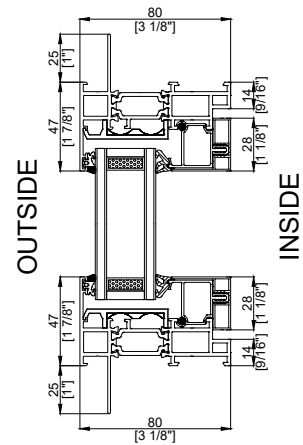

80 FIXED
Elevation View (Interior)

80 FIXED
Vertical Section

80 FIXED
Horizontal Section

Dimensions are approximate. Valo Windows reserves the right to make changes to profiles and specifications without notice.