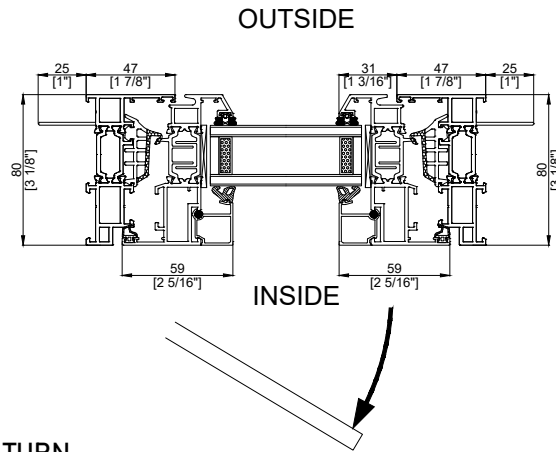

80 TILT / TURN
Elevation View (Interior)

80 TILT / TURN
Vertical Section

80 TILT / TURN
Horizontal Section

Dimensions are approximate. Valo Windows reserves the right to make changes to profiles and specifications without notice.