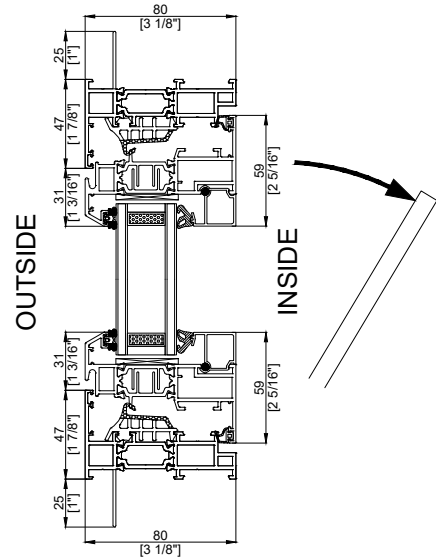

80 TILT / TURN
Elevation View (Interior)

80 TILT / TURN
Vertical Section

80 TILT / TURN
Horizontal Section

Dimensions are approximate. Valo Windows reserves the right to make changes to profiles and specifications without notice.