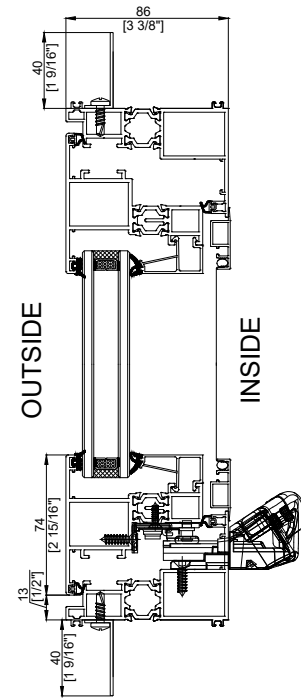

86 CRANK CASEMENT - FIXED VERTICAL MULL
Elevation View (Interior)

86 CRANK CASEMENT
Vertical Section

86 CRANK CASEMENT - FIXED VERTICAL MULL
Horizontal Section

Dimensions are approximate. Valo Windows reserves the right to make changes to profiles and specifications without notice.