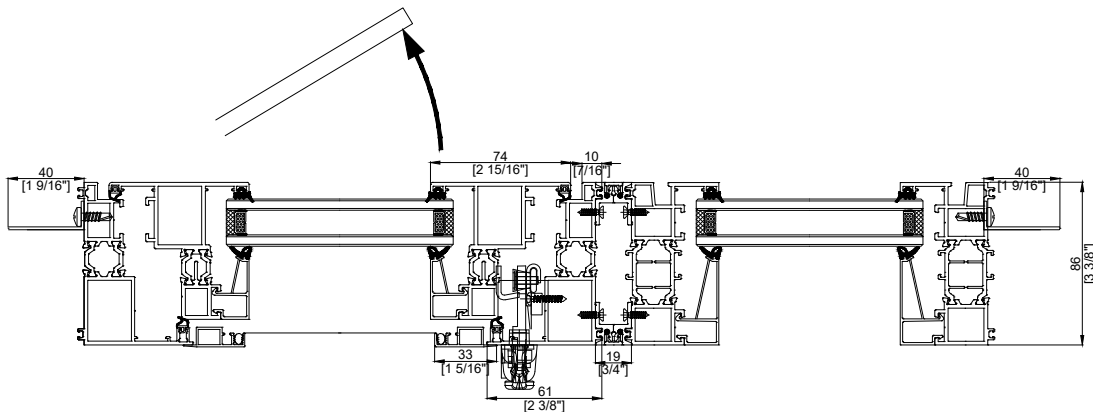

86 CRANK CASEMENT - FIXED VERTICAL MULL
Elevation View (Interior)

86 CRANK CASEMENT
Vertical Section

86 CRANK CASEMENT - FIXED VERTICAL MULL
Horizontal Section

Dimensions are approximate. Valo Windows reserves the right to make changes to profiles and specifications without notice.