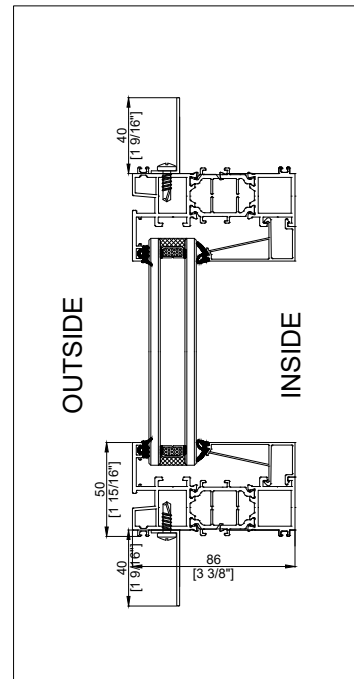

**86 FIXED**  
Elevation View (Interior)

**86 FIXED**  
Vertical Section

**86 FIXED**  
Horizontal Section

Dimensions are approximate. Valo Windows reserves the right to make changes to profiles and specifications without notice.