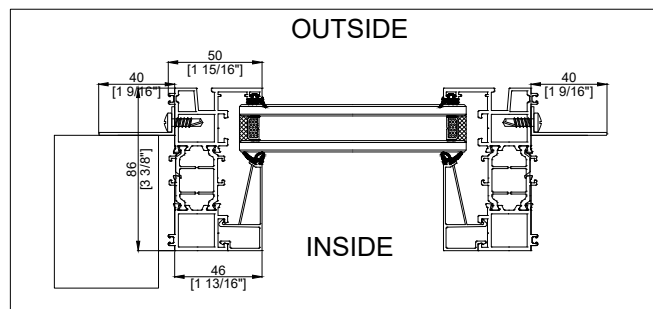

**86 FIXED**  
Elevation View (Interior)

**86 FIXED**  
Vertical Section

**86 FIXED**  
Horizontal Section

Dimensions are approximate. Valo Windows reserves the right to make changes to profiles and specifications without notice.